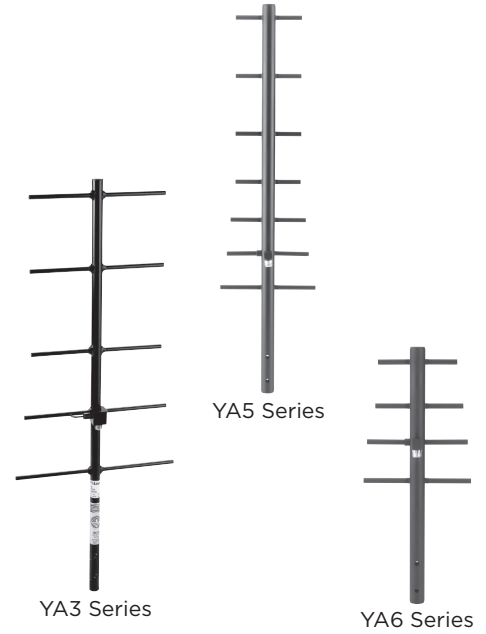

BASE STATION ANTENNAS

YAGIS

All Pulse/Larsen Yagis have the following specifications:

Construction: Fully Welded Elements **Wind Load:** 100 mph
VSWR: 2.0:1 **Feed Connection:** N Female
Power Rating: 300 Watts **Mounting Hardware:** Included

Model	# of Elements	Frequency (MHz)	Gain (dBd/dBi)	Length (In)
YA3406WN	5	406-430	9/11	42.25
YA3450WN	5	450-470	9/11	36.25
YA5740W	7	740-806	9/11	32.75
YA6740W	4	740-806	6/8	19.25
YA5800W	7	806-866	9/11	31.25
YA6800W	4	806-866	6/8	17.5
YA5825W	7	824-896	9/11	31.25
YA6825	4	824-896	6/8	17.5
YA5900W	7	890-960	9/11	30
YA6900W	4	890-960	6/8	17.5