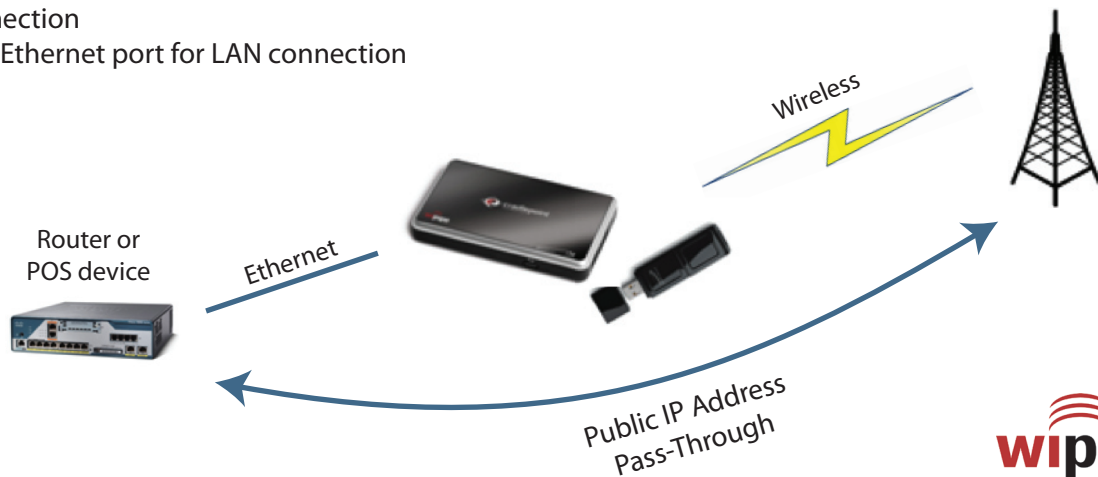

### Simple Solution

The CradlePoint CBA250 Cellular Broadband Adapter provides IP Pass-Through capabilities for a LAN device requiring broadband access. For most applications, simply connect the CBA250 and turn the unit on. The CBA250 handles the connection without configuration and gives enhanced network connectivity with support for USB and ExpressCard modems running on EVDO and HSPA. Delivers Mobile Broadband in an accessible, familiar format (Ethernet).

### Features

- Provides a public IP address to the local LAN device
- Converts Ethernet to Cellular and Cellular to Ethernet
- Plug 'n' Play simplicity
- "Drop-in" solution to add cellular flexibility to any network
- IP Pass-Through design provides seamless connection
- Supports over 75 cellular modems and handsets
- Platform independent with standard Ethernet Connection
- 10/100 Ethernet port for LAN connection

### Reliable and Convenient

As a high-performance adapter platform, the CBA250 supports multiple and concurrent application streams for the attached LAN device. This flexible connectivity solution comes with an always-on signal strength meter to determine the best cellular coverage location for optimum placement.