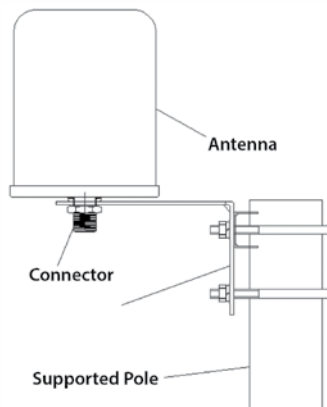

Installation Sketch:

PRODUCT No:
TS210371 Top Signal Omni Antenna

Features:

- 3dB
- Indoor/Outdoor Omni
- White ABS dome material
- Pole mounting hardware
- Omni-Directional
- 3-Way mounting system

Application:

- Verizon LTE 4G
- 750 MHz WiMax Upper Band
- 700 MHz Public Safety Applications
- Cellular 800 and PCS 1900
- 1700/2100 AWS

Specifications:

Category	Antenna
Model	TS413001
Freq.Range-MHz	698-896 / 1700-2700 MHz
Gain-dBi	698-896 MHz - 3dB 1700-2700 MHz - 3.5dB
Horizontal Beam	360°
Vertical Beam	55-60°
Color	White
VSWR	<1.5
Impedance	50 ohm
Input Max Power	100 W
Polarization	Vertical
Connector	N-Female
Size	3.93 x 5.12 in 100 x 130 mm
Antenna Weight	0.27 kg