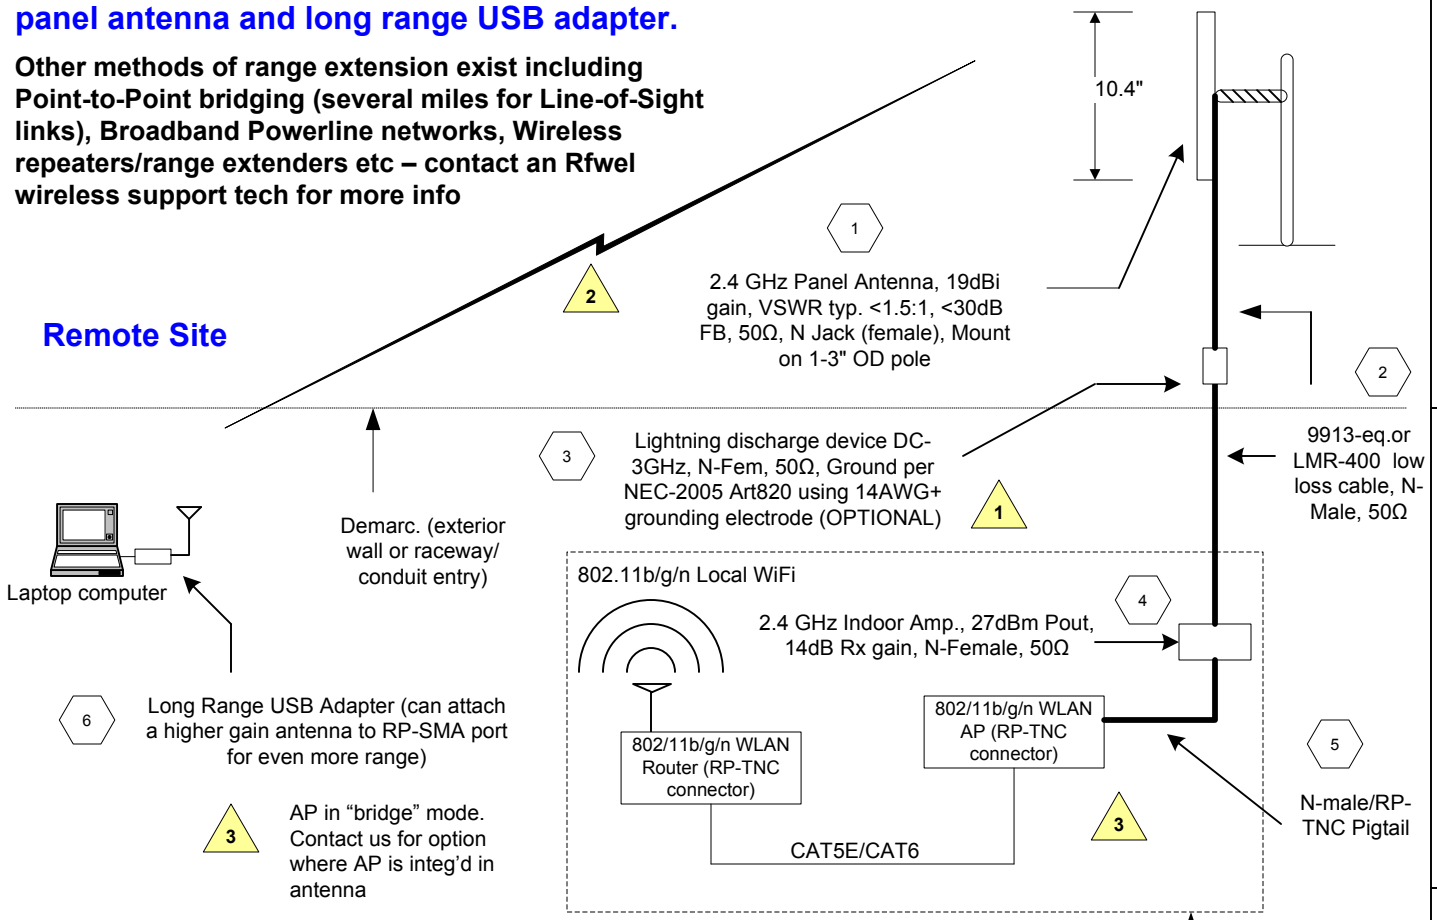

Extending Range of local WiFi using a high gain directional panel antenna and long range USB adapter.

Other methods of range extension exist including Point-to-Point bridging (several miles for Line-of-Sight links), Broadband Powerline networks, Wireless repeaters/range extenders etc – contact an Rfwel wireless support tech for more info

Local Site

Remote Site

BOM

ITEM	QTY.	PART NO.	DESCRIPTION
1	1	ARCPA2419B01	2.4GHz Panel Antenna, 19dBi, N-Female Jack
2	2	CL951120	10' 9913-eq. Low loss coaxial cable, N-male, Att<0.1dB
3	1	CL859902	Lightning surge protector DC-3GHz, IL<0.2dB
4	1	TSWL416346	2.4GHz Indoor Amp., 500mW w/ AGC
5	1	CA-RPTNMA002	RP-TNC/N-Male Pigtail
6	1	RLWLWAVMAG	High Power USB Adapter, 500mW, RP-SMA

- 1** 2.4 GHz amp. Contains integ'd lightning surge protection. May eliminate (3) in installations that contain this amplifier.
- 2** Range depends on number/type of obstructions. Several hundreds of feet possible. Contact us for ultra long range bridging (several miles)